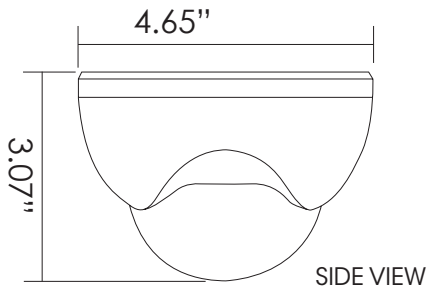

DIMENSIONS

SPECIFICATIONS

Image Sensor	1/3" Color Sony® Super HAD II
Lens	4-9mm Auto Iris Vari-Focal Lens, Horizontal FOV 60° (W)~30° (T)
Shutter Control	<NTSC>1/60~1/100,000 sec; <PAL>1/50~1/100,000 sec
Auto Electronic Shutter	ON
Auto Gain Control	ON
Back Light Compensation	ON
Auto White Balance	ON
Minimum illumination	0.01 Lux color, 0 Lux IR on
IR Range	50ft
Smart IR	Yes
Power Source	12 VDC (500 mA) – Power Supply not included
Power Consumption	3.6W - 300mA
Operating Temperature	14F-140F
Certifications	CE, FCC, ROHS
Dimensions	3.07(H) x 4.65" (W)
Net Weight	.57 lb

5-Year Limited Warranty

This camera has a 5-Year Limited Warranty. The warranty includes parts and labor repairs on all components found to be defective in material or workmanship under normal conditions of use. This warranty shall not apply to products which have been abused, modified, disassembled or improperly installed. Products to be repaired under this warranty must be returned to Snap AV or a designated service center with prior notification and an assigned return authorization number (RA).