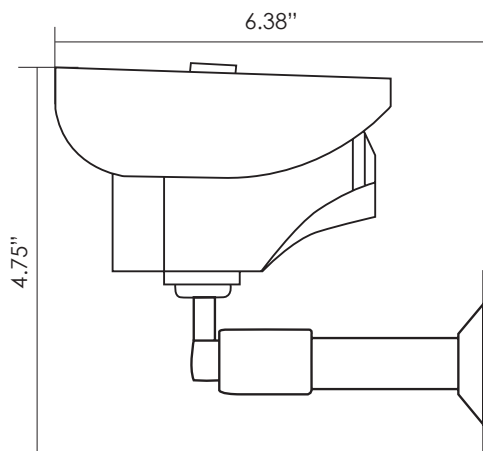

DIMENSIONS

DESCRIPTION

The WPS-100-BUL is the perfect solution to address a variety of commercial or residential applications. It's outdoor rating and vandal-resistant casing makes it ideal for any outdoor or indoor area needing general surveillance.

SPECIFICATIONS

Image Sensor	1/4" Sharp® CCD
Lens	3.6mm Fixed, Horizontal FOV 50°
Shutter Control	<NTSC>1/60~1/100,000 sec; <PAL>1/50~1/100,000 sec
Auto Electronic Shutter	ON
Auto Gain Control	ON
Back Light Compensation	ON
Auto White Balance	ON
Resolution	420 TV Lines
Minimum illumination	.3 Lux color, 0 Lux IR on
IR Range	32ft
Power Source	12 VDC (500 mA) – Power Supply not included
Power Consumption	3.6W - 300mA
Operating Temperature	14F-140F
Certifications	CE, FCC, ROHS
Weatherproof	IP54 Grade
Dimensions	6.38 (L) x 4.75 (H) with sun shade and bracket fully extended
Net Weight	.49 lb

5-Year Limited Warranty

This camera has a 5-Year Limited Warranty. The warranty includes parts and labor repairs on all components found to be defective in material or workmanship under normal conditions of use. This warranty shall not apply to products which have been abused, modified, disassembled or improperly installed. Products to be repaired under this warranty must be returned to Snap AV or a designated service center with prior notification and an assigned return authorization number (RA).